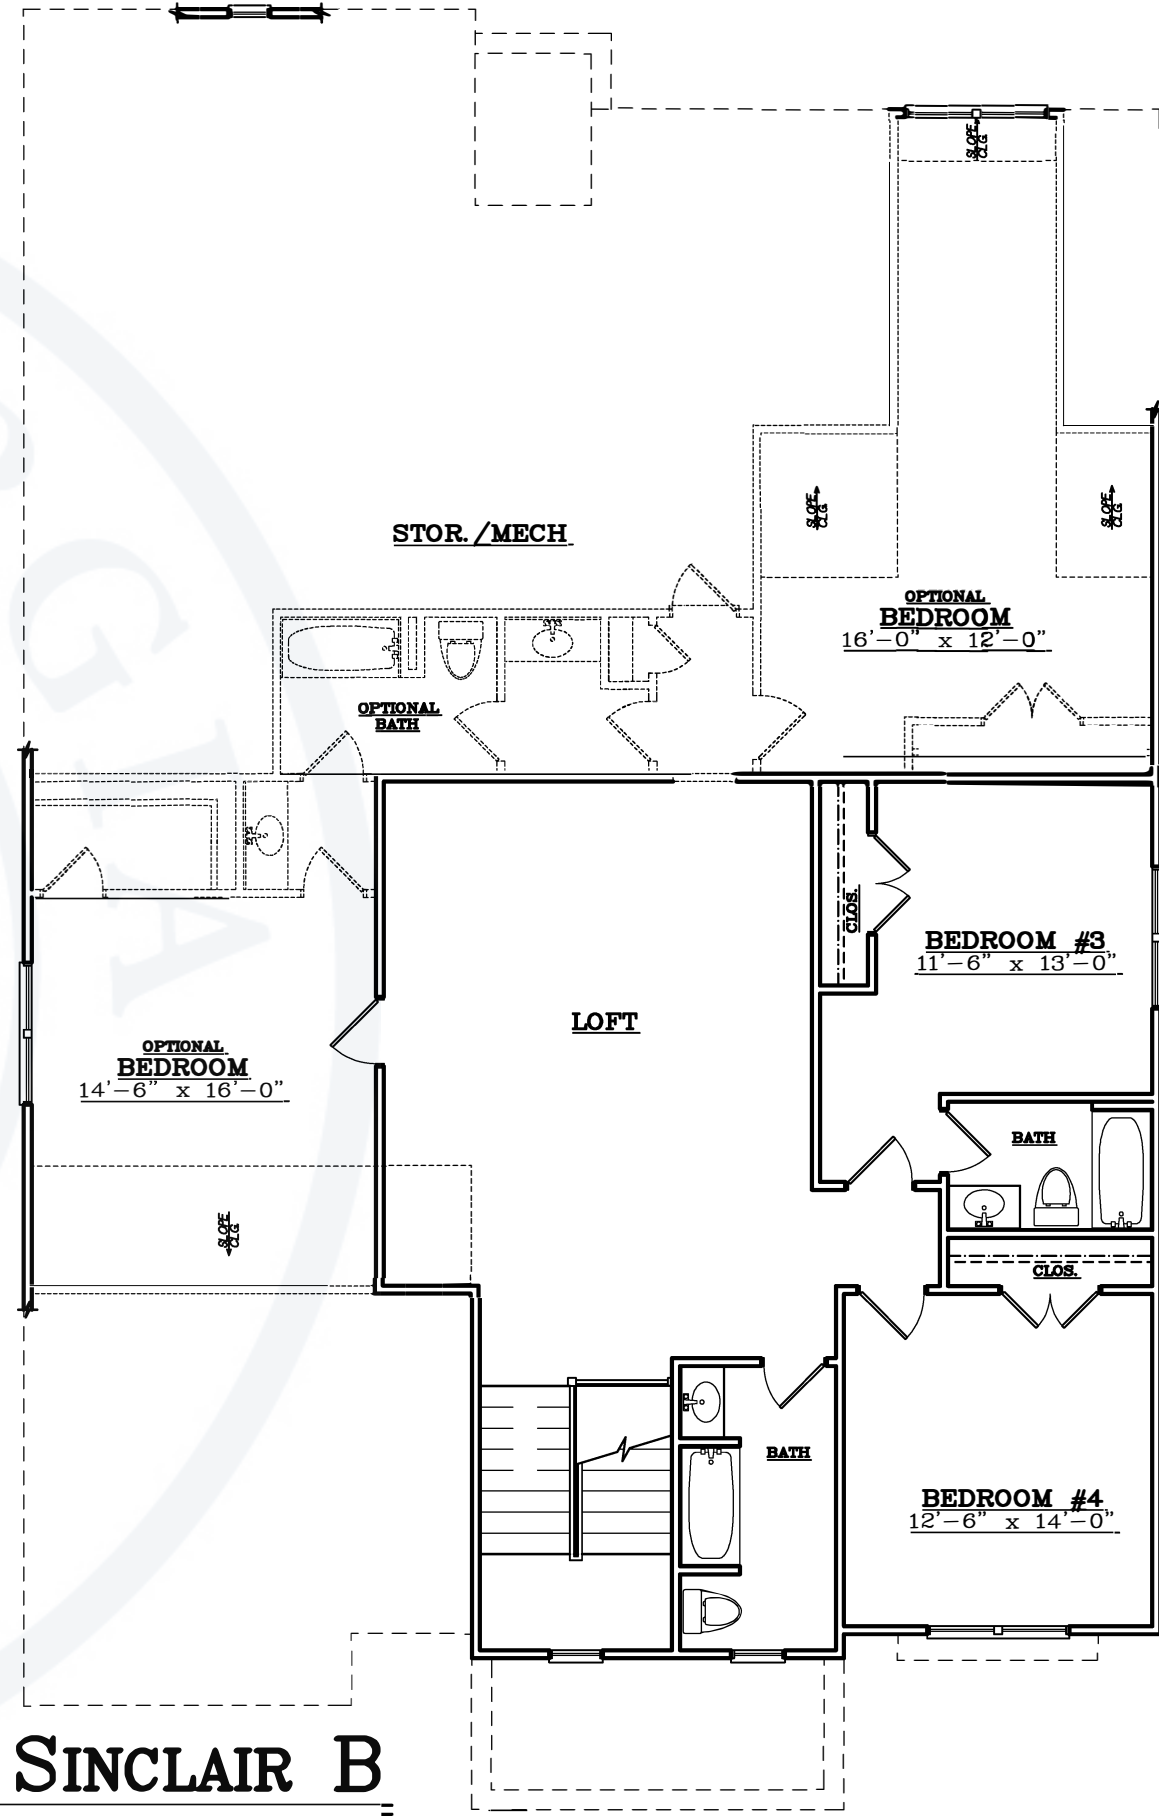

OPT. MASTER BATH

THE SINCLAIR B

The Georgia Club Realty 1st FLOOR PLAN
 2,238 SQ. FT.
 770.725.4700

RealEstate@thegeorgiaclub.com

THE SINCLAIR B

2nd FLOOR PLAN
 -1,034 SQ. FT.
 -823 SQ. FT.(OPTIONAL)

* All dimensions, feature, and specifications are approximate and subject to Change.