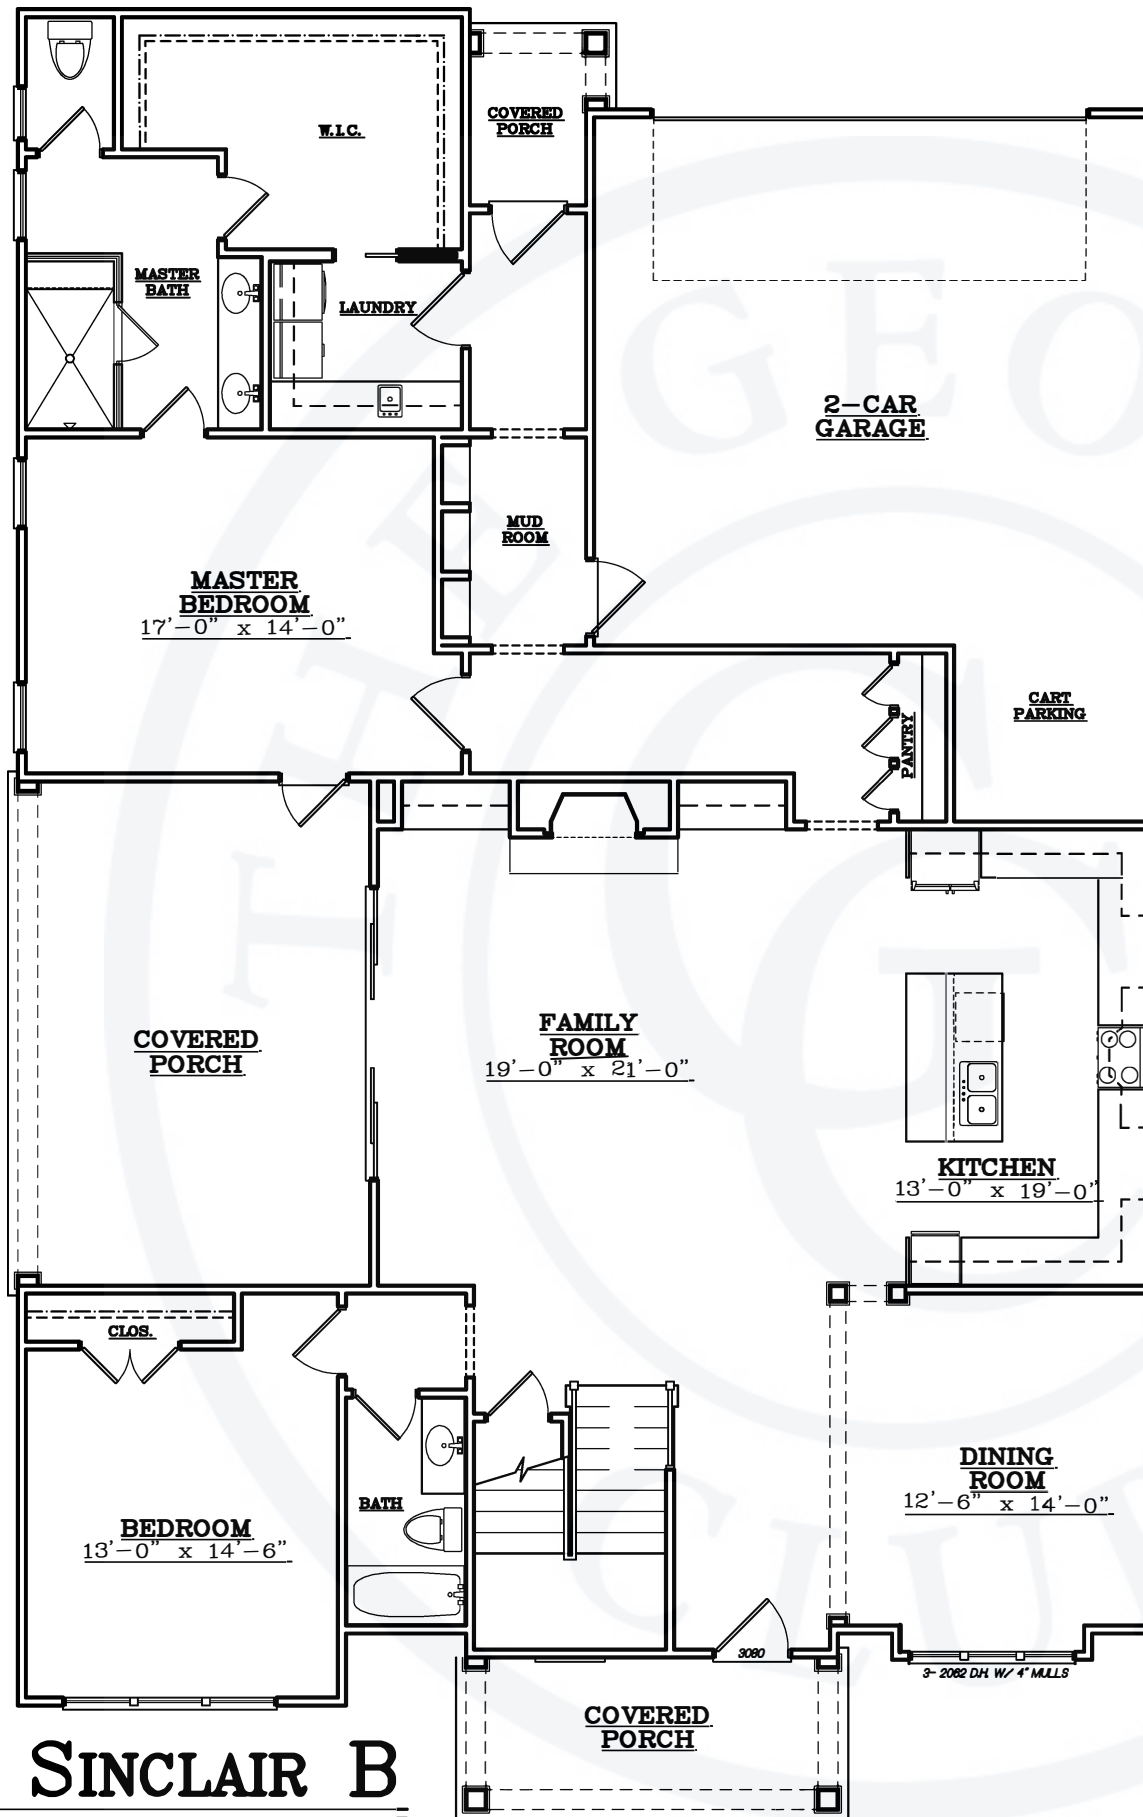

OPT. MASTER BATH

THE SINCLAIR B

The Georgia Club Realty 1st FLOOR PLAN
 2,238 SQ. FT.
 770.725.4700

RealEstate@thegeorgiaclub.com

THE SINCLAIR B

2nd FLOOR PLAN
 -1,034 SQ. FT.
 -823 SQ. FT.(OPTIONAL)

* All dimensions, feature, and specifications are approximate and subject to Change.