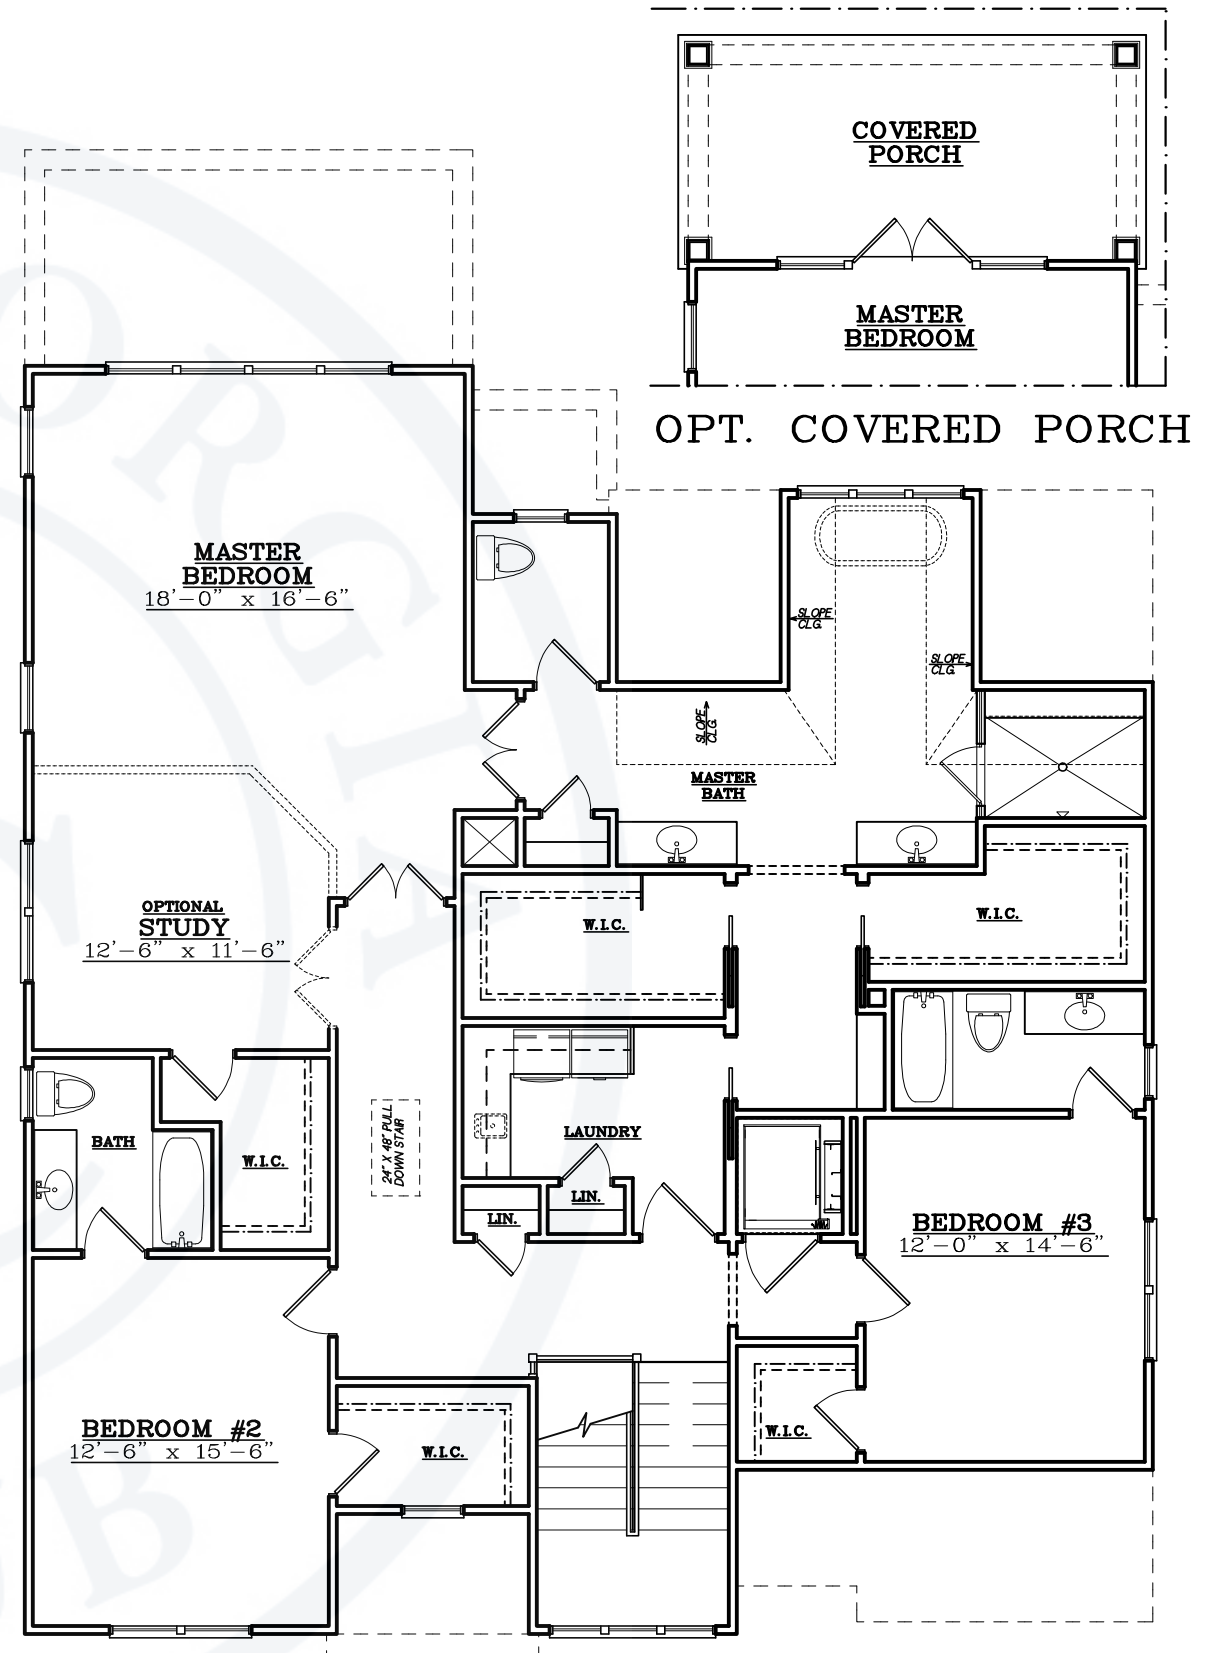

THE OCONEE A

1st FLOOR PLAN

-1,475 SQ. FT.

THE OCONEE A

2nd FLOOR PLAN

-1,971 SQ. FT.

The Georgia Club Realty
770.725.4700

RealEstate@thegeorgiaclub.com

* All dimensions, feature, and specifications are approximate and subject to Change.