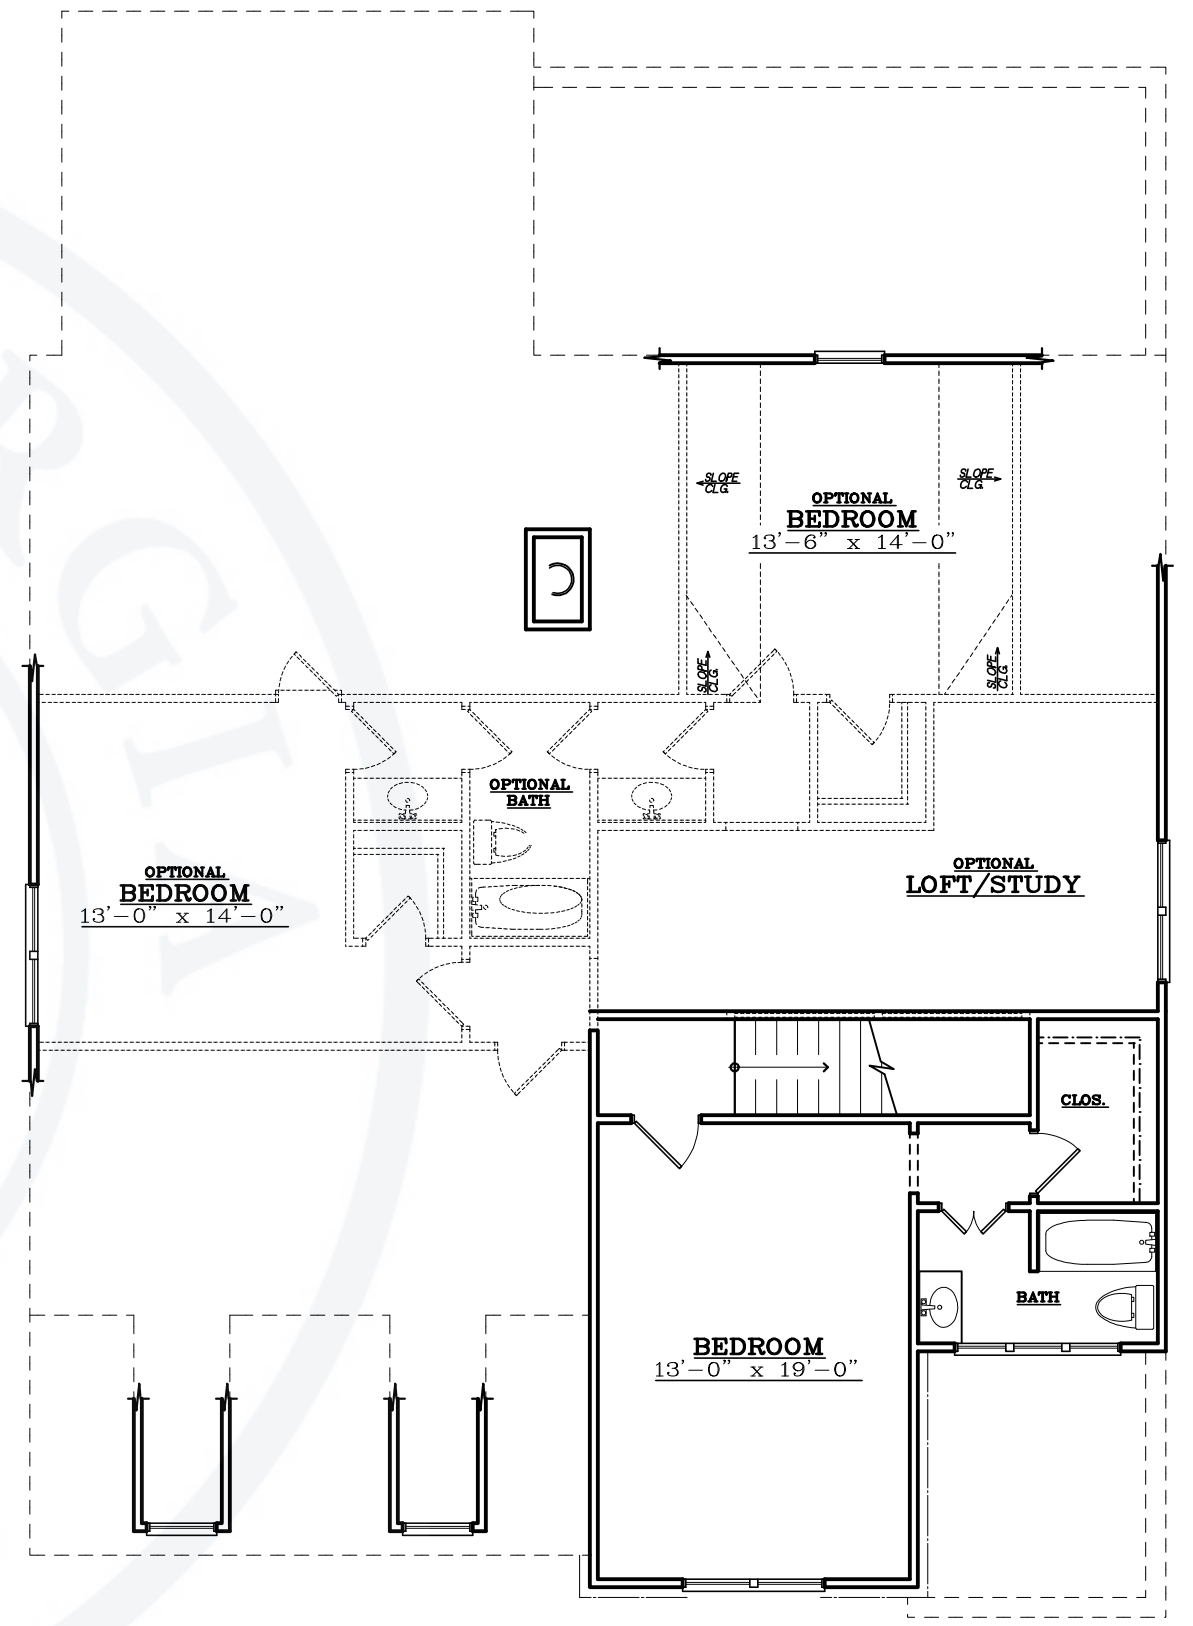

THE LANIER A

1st FLOOR PLAN
-1,956 SQ. FT.

THE LANIER A

2nd FLOOR PLAN
-426 SQ. FT.
-864 SQ. FT.(OPTIONAL)

OPT. MASTER BATH

The Georgia Club Realty
770.725.4700
RealEstate@thegeorgiaclub.com

* All dimensions, feature, and specifications are approximate and subject to Change.