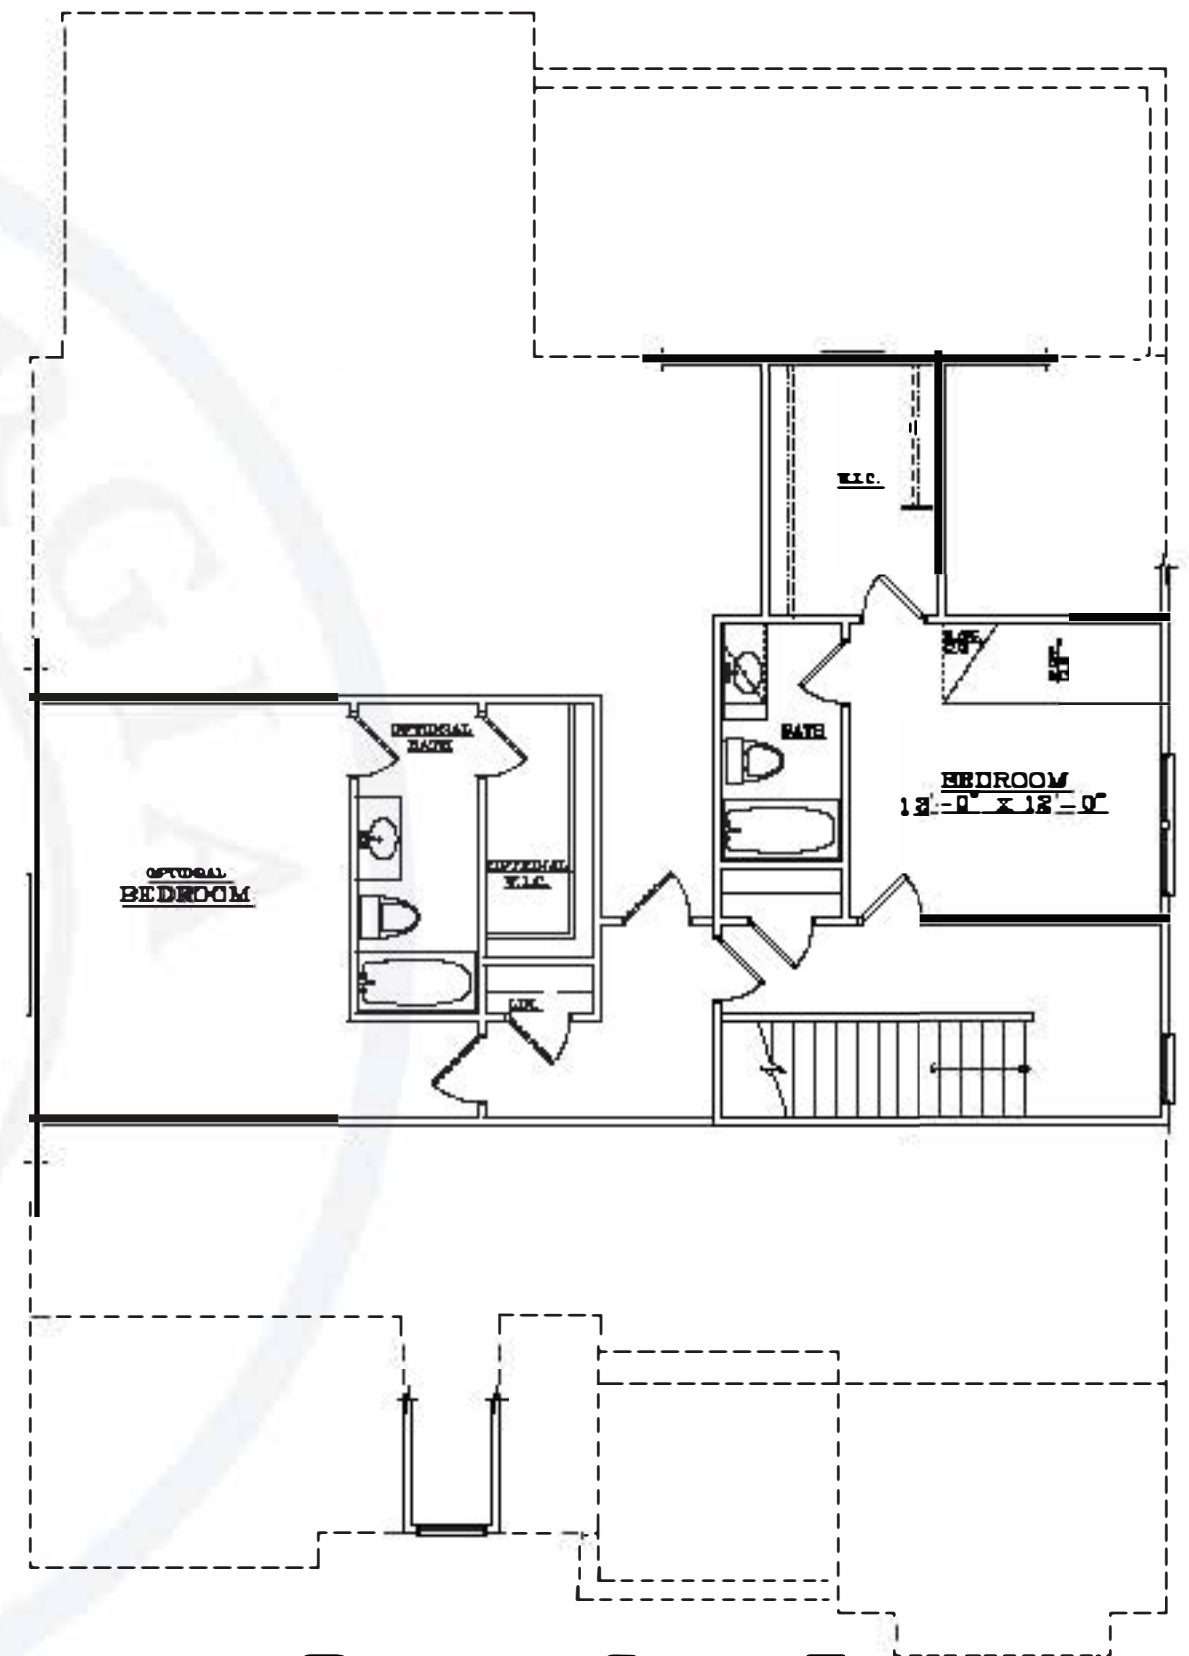

THE JULIETTE B

BARROW GOLF B

1st FLOOR PLAN
-1,985 SQ. FT.

BARROW GOLF B

2nd FLOOR PLAN
-429 SQ. FT.
-468 SQ. FT. (OPTIONAL)

The Georgia Club Realty
770.725.4700
RealEstate@thegeorgiaclub.com

* All dimensions, feature, and specifications are approximate and subject to Change.