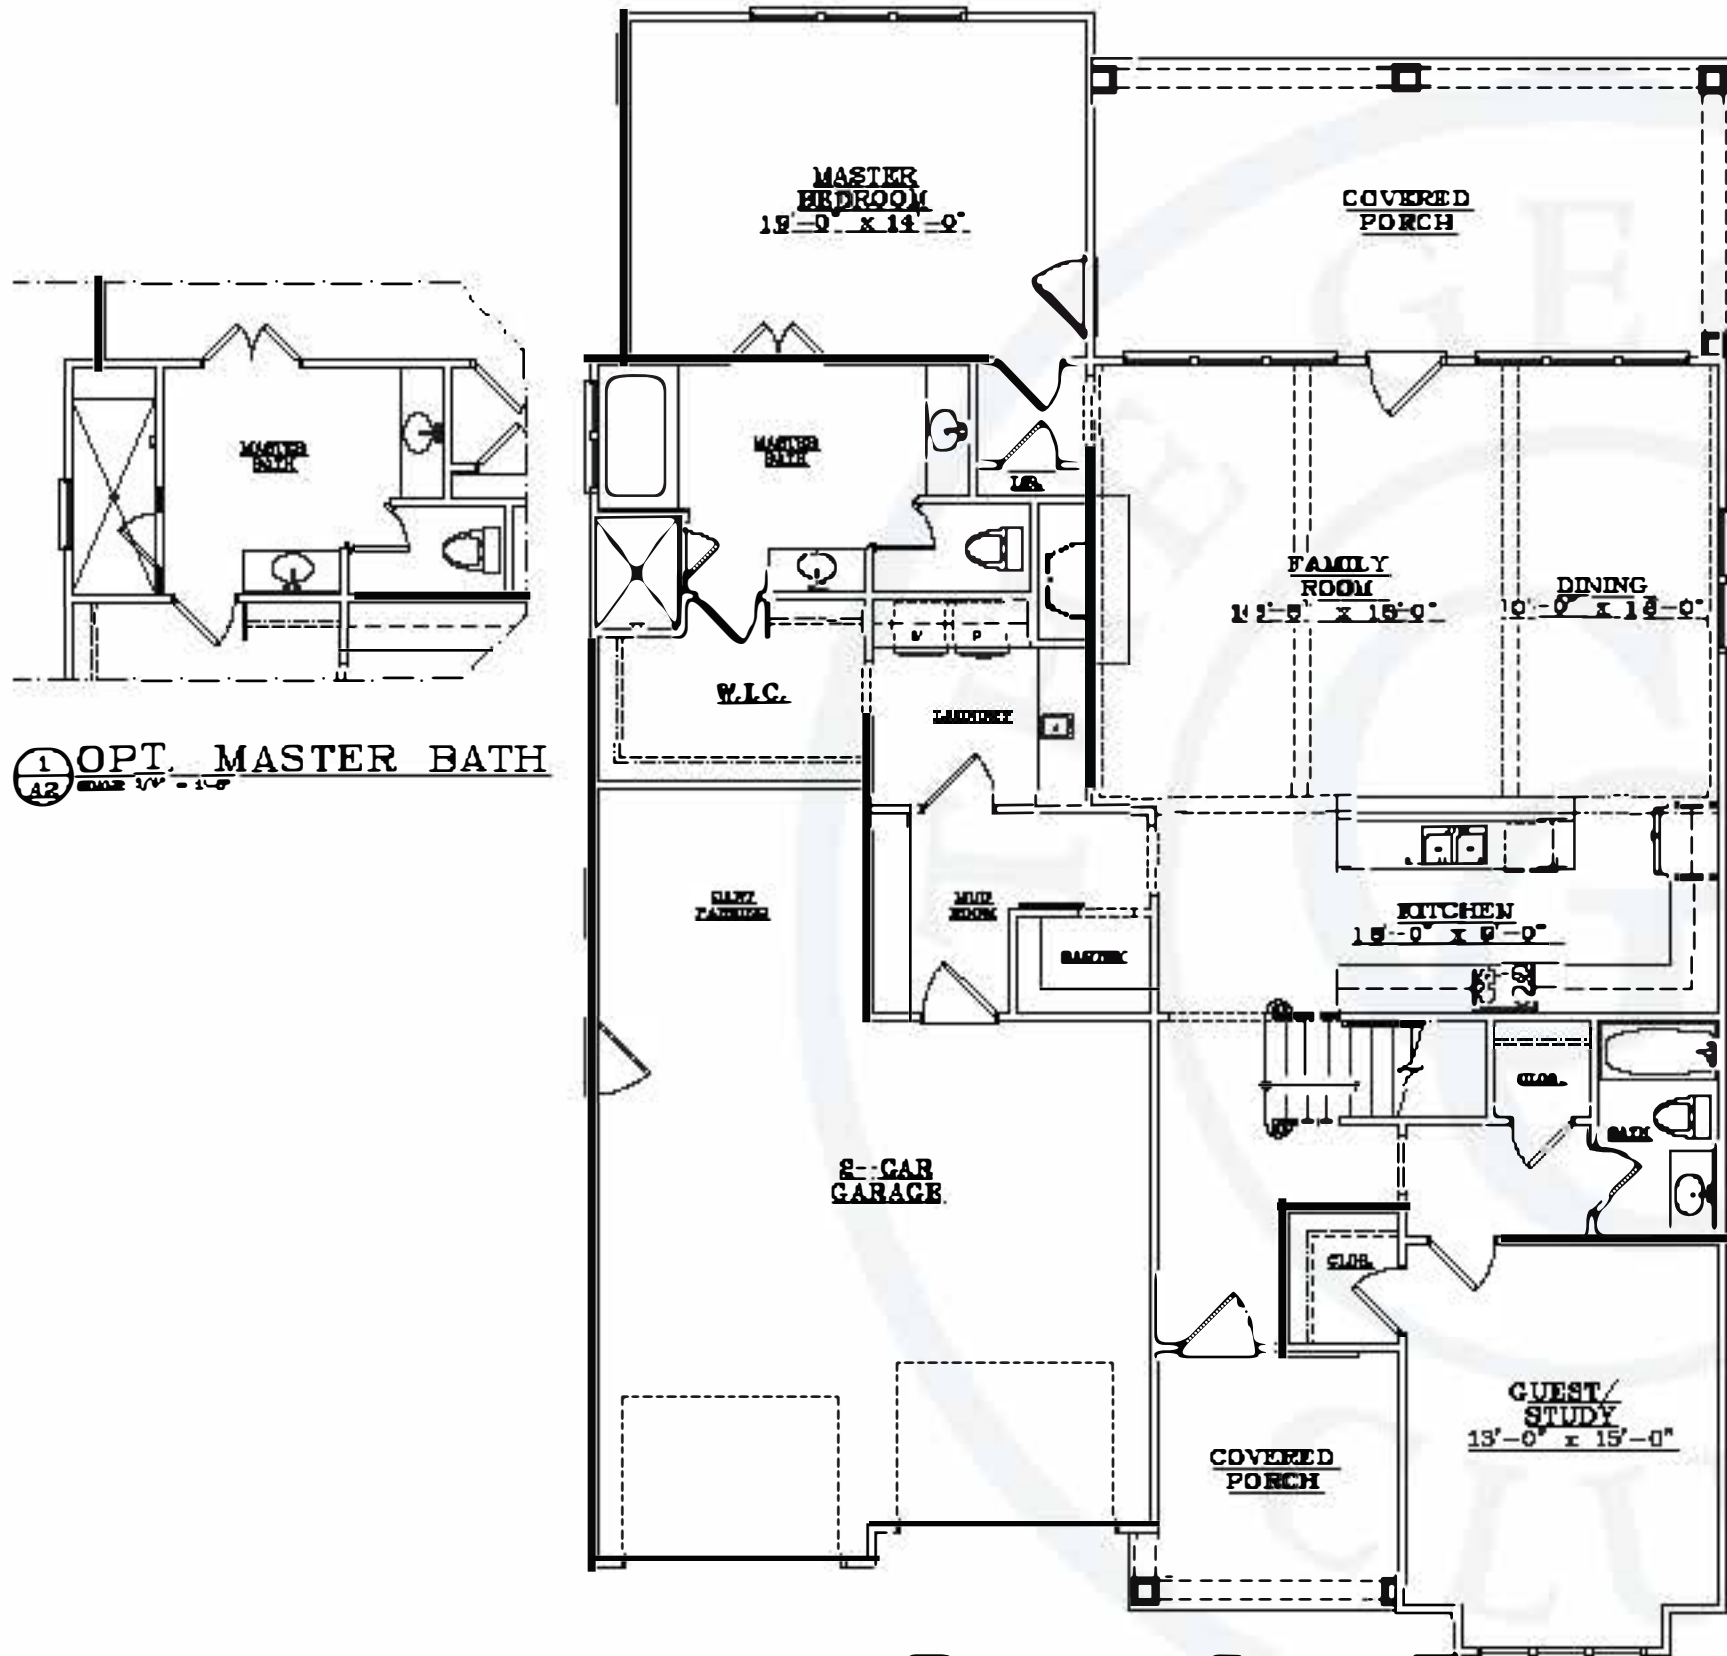

THE JULIETTE B

BARROW GOLF B

1st FLOOR PLAN
-1,985 SQ. FT.

BARROW GOLF B

2nd FLOOR PLAN
-429 SQ. FT.
-468 SQ. FT. (OPTIONAL)

The Georgia Club Realty
770.725.4700
RealEstate@thegeorgiaclub.com

* All dimensions, feature, and specifications are approximate and subject to Change.