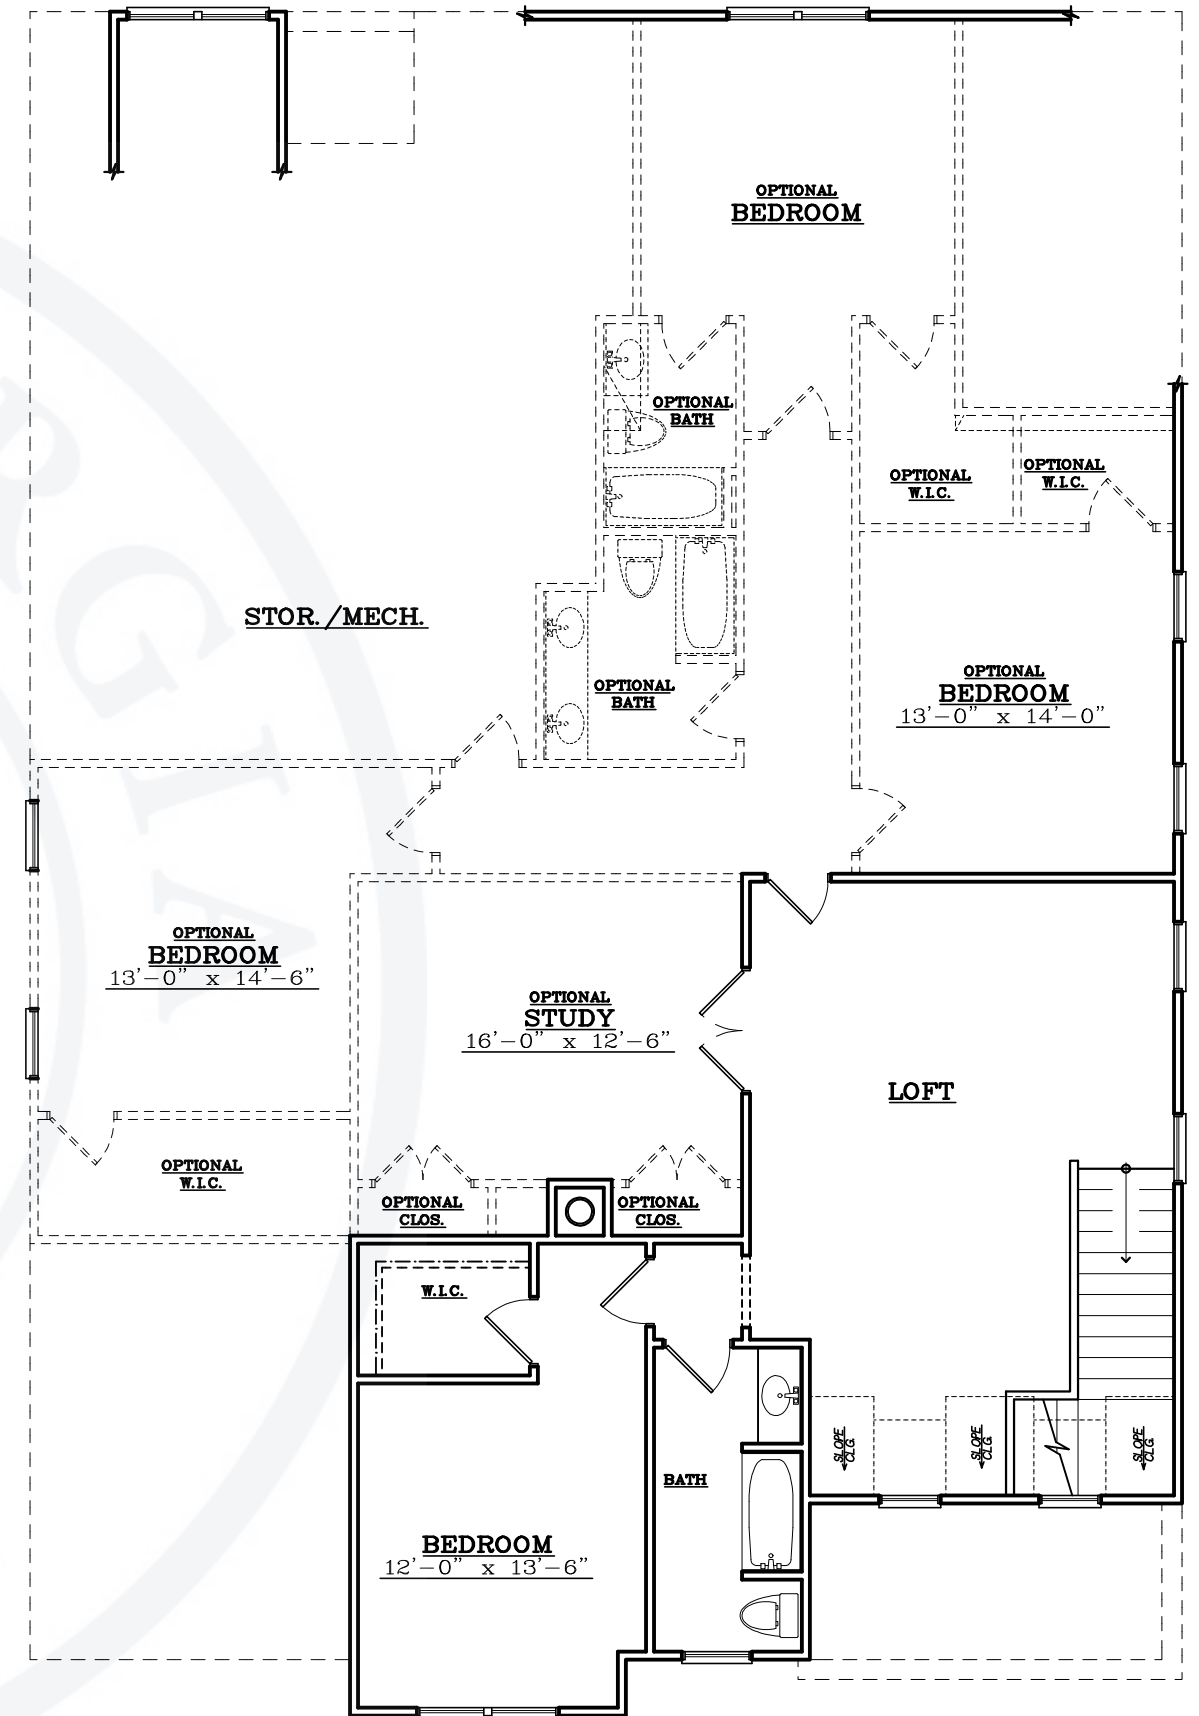

OPT. GUESS BATH

THE HARTWELL A

1st FLOOR PLAN
-2,323 SQ. FT.

THE HARTWELL A

2nd FLOOR PLAN
-621 SQ. FT.
-1,278 SQ. FT. (OPTIONAL)

OPT. MASTER BATH

The Georgia Club Realty
770.725.4700

RealEstate@thegeorgiaclub.com

* All dimensions, feature, and specifications are approximate and subject to Change.