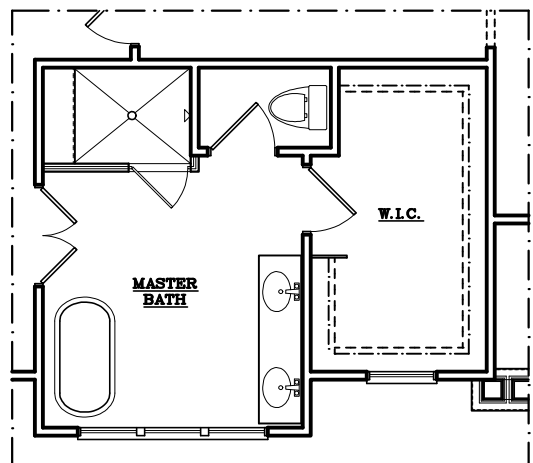

OPT. GUESS BATH

THE HARTWELL A

1st FLOOR PLAN
-2,323 SQ. FT.

THE HARTWELL A

2nd FLOOR PLAN
-621 SQ. FT.
-1,278 SQ. FT. (OPTIONAL)

OPT. MASTER BATH

The Georgia Club Realty
770.725.4700

RealEstate@thegeorgiaclub.com

* All dimensions, feature, and specifications are approximate and subject to Change.