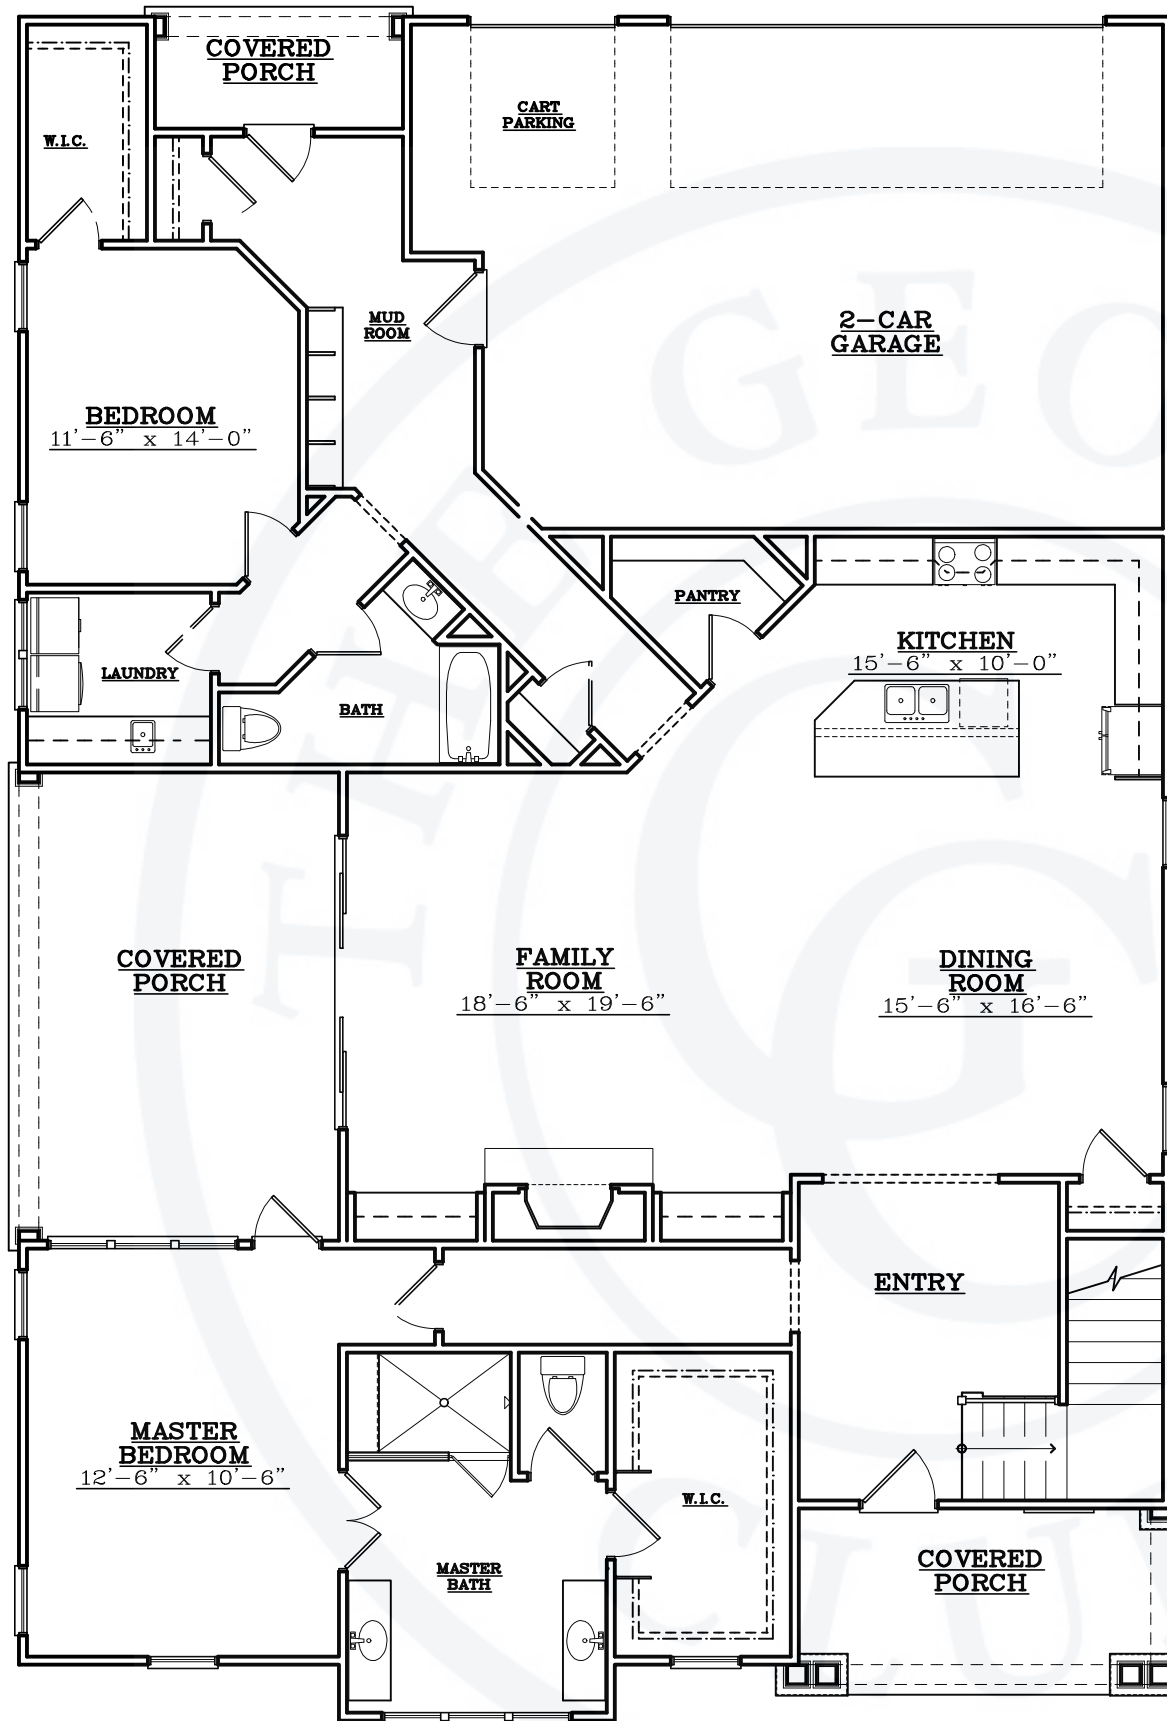

OPT. GUESS BATH

THE HARTWELL A

1st FLOOR PLAN
-2,323 SQ. FT.

THE HARTWELL A

2nd FLOOR PLAN
-621 SQ. FT.
-1,278 SQ. FT. (OPTIONAL)

OPT. MASTER BATH

The Georgia Club Realty
770.725.4700

RealEstate@thegeorgiaclub.com

* All dimensions, feature, and specifications are approximate and subject to Change.